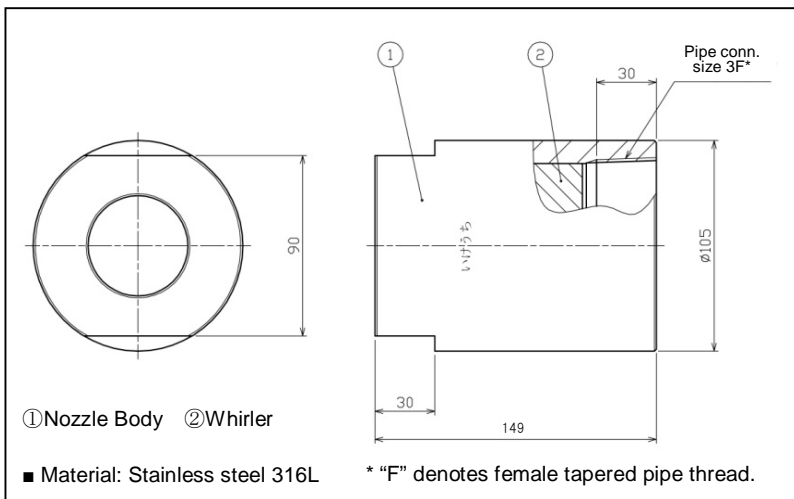

NEW JJHP series!

"The Fog Engineers"
H. IKEUCHI & CO., LTD.

Large Spray Capacity at Low Pressure Full Cone Spray JJHP series

【Spray Distribution】

Note: The above diagram is of JJHP1500.

Compact Design

- Large spray capacity and compact design allow **reduction in size and weight of devices.**

Reduction in mass by approx. 1 kg and total length by approx. 13 % (compared with our conventional nozzle)

Uniform Spray Distribution

- Capable of uniform spray distribution even **at a low operating pressure of 0.05 MPa.**

Spray Capacity Code	Pipe Conn. Size		Spray Angle(°)			Spray Capacity(L/min)						Mass (kg)	Dimensions (mm)	Outer Diameter (mm)	Free Passage Diameter (mm)
	2*½F	3F	0.02 MPa	0.05 MPa	0.1 MPa	0.02 MPa	0.03 MPa	0.04 MPa	0.05 MPa	0.07 MPa	0.1 MPa				
600	○		70	75	70	213	262	303	340	404	454	3.5	128	90	10
700	○		80	85	80	244	300	348	390	463	521	3.5	128	90	11
920	○		95	100	95	325	400	464	520	618	694	3.5	128	90	12
1200		○	95	100	95	419	516	598	670	796	894	5.5	149	105	14
1500		○	100	105	100	525	646	749	840	998	1,121	5.5	149	105	15.5

How to order Please place an order for a specific nozzle using this coding system.

(Example) 2*½F JJHP 600 S316L

2*1/2F
Pipe Conn. Size

JJHP

600

S316L

- 2*1/2F
- 3F

- Spray Capacity Code
- 600 ■ 920
 - 700 ■ 1200 ■ 1500