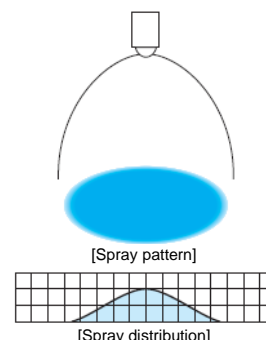

Spray performance

Air consumption code	Spray capacity code	Air pressure (MPa)	Air consumption (ℓ/min, Normal)	Spray capacity (ℓ/hr)		Spray width (mm) [Spray distance = 100 mm]	Mean droplet diameter³⁾ (μm)	Free passage diameter (mm)	
				0⁻²	0.05			Air	Liquid
02	04	0.2	18	1.5	4.7	40-50	10-50	0.1	0.4
		0.3	24	1.9	5.0				
		0.4	30	2.2	5.1				

²⁾ Siphon height: 100 mm.

³⁾ Sauter mean droplet diameters measured by Laser Doppler method.

How to order Please inquire or order using this product code.

SETO 0204 S303 + CSP S303

Please feel free to send any inquiry, request for information or quote on this product to the contacts below.

“The Fog Engineers”

H. IKEUCHI & Co., LTD.

Headquarters

Daiichi Kyogyo Bldg., 1-15-15, Awaza
Nishi-ku, Osaka 550-0011, Japan
Tel: 81-6-6538-4015 Fax: 81-6-6538-4022
Email: overseas@kirinoikeuchi.co.jp
URL: <https://www.kirinoikeuchi.co.jp/eng/>

IKEUCHI (SHANGHAI) CO., LTD.

Tel: 86-21-6140-9731 Fax: 86-21-6123-4239 mist@kirinoikeuchi.com <http://www.kirinoikeuchi.com/>
Tianjin Branch Tel: 86-22-2320-1676 Fax: 86-22-2320-1675
Shenzhen Branch Tel: 86-755-8525-2221 Fax: 86-755-8525-2215

IKEUCHI USA, INC.

Tel: 1-513-942-3060 Fax: 1-513-942-3064 info@ikeuchiusa.com <https://www.ikeuchi.us/>
Georgia Office Tel: 1-706-850-3332 Fax: 1-706-850-3309

IKEUCHI EUROPE B.V.

Tel: 31-20-820-2175 Fax: 31-20-820-2176 info@ikeuchieurope.com <https://www.ikeuchi.eu/>

IKEUCHI TAIWAN CO., LTD.

Tel: 886-2-2511-6289 Fax: 886-2-2541-6392 sales@ikeuchi.com.tw <http://www.ikeuchi.com.tw/>

PT. IKEUCHI INDONESIA

Tel: 62-21-2909-3246 Fax: 62-21-2909-3247 sales@ikeuchi.co.id <https://www.ikeuchi.id/>