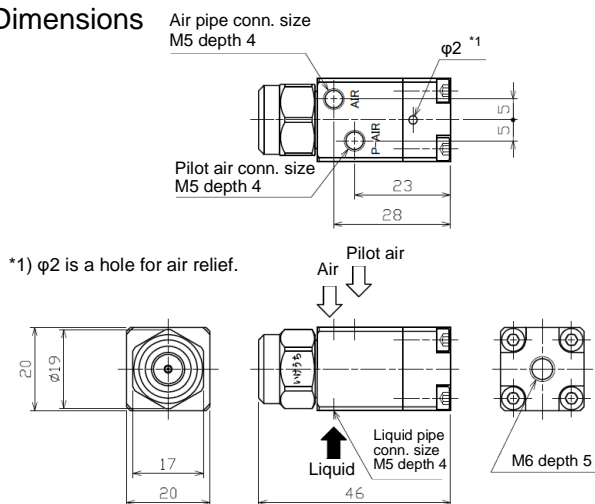

### Dimensions

- **Main materials**  
Stainless steel 303 (for metal parts such as nozzle bodies)  
NBR, FKM (O-ring, Y-packing)
- **Mass:** Approx. 110 g

### Spray performance

Air consumption code	Spray capacity code	Air pressure (MPa)	Air consumption (ℓ/min, Normal)	Spray capacity (ℓ/hr)		Spray width (mm) [Spray distance = 100 mm]	Mean droplet diameter <sup>3)</sup> (μm)	Free passage diameter (mm)	
				0 <sup>-2</sup>	0.05			Air	Liquid
02	04	0.2	18	1.5	4.7	40-50	10-50	0.1	0.4
		0.3	24	1.9	5.0				
		0.4	30	2.2	5.1				

<sup>2)</sup> Siphon height: 100 mm.

<sup>3)</sup> Sauter mean droplet diameters measured by Laser Doppler method.

How to order Please inquire or order using this product code.