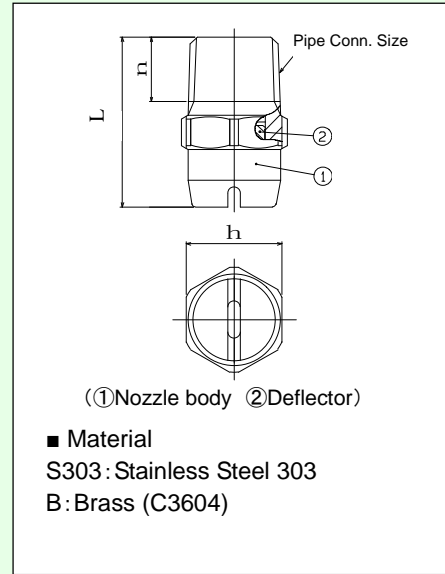

WVVEP series

Standard flat spray

Spray distribution

Nozzle: 1/4MWVVEP90120S303

Spray height: 200mm

Spray pressure: 0.3MPa

Width direction

Thickness direction (at right under nozzle)

Series	Pipe Conn. Size	Dimensions (mm)			Mass (g.)	
		L	n	h	S303	B
WWVEP	1/4	25	9.5	14	21	23
	3/8	30	10.5	19	37	40
	1/2	38	14	23	65	70

Spray Angle Code	Spray Capacity Code	Pipe Conn. Size			Spray Angle (°)		Spray Capacity (L/min)								Mean Droplet Dia. (μm)	Free Pass. Dia. (mm)	
		1/4M	3/8M	1/2M	Width	Thickness	0.3 MPa	0.05 MPa	0.1 MPa	0.2 MPa	0.3 MPa	0.5 MPa	0.7 MPa	1.0 MPa			2.0 MPa
90	120	○			90	25	4.90	6.93	9.80	12.0	15.5	18.3	21.9	31.0	400	1.6	
	140	○			90	25	5.72	8.08	11.4	14.0	18.1	21.4	25.6	36.1	415	1.6	
	200		○		90	25	8.16	11.5	16.3	20.0	25.8	30.6	36.5	51.6	460	1.8	
	260		○		90	25	10.6	15.0	21.2	26.0	33.6	39.7	47.5	67.1	5	1.9	
	300		○		90	25	12.2	17.3	24.5	30.0	38.7	45.8	54.8	77.5	510	2.0	
	400			○	90	25	16.3	23.1	32.7	40.0	51.6	61.1	73.0	103	550	2.1	
	500			○	90	25	20.4	28.9	40.8	50.0	64.6	76.4	91.3	129	5	2.2	
600			○	90	25	24.5	34.6	49.0	60.0	77.5	91.7	110	155	620	2.4		
65	120	○			65	25	4.90	6.93	9.80	12.0	15.5	18.3	21.9	31.0	430	2.8	
	140	○			65	25	5.72	8.08	11.4	14.0	18.1	21.4	25.6	36.1	450	2.9	
	200		○		65	25	8.16	11.5	16.3	20.0	25.8	30.6	36.5	51.6	500	3.2	
	260		○		65	25	10.6	15.0	21.2	26.0	33.6	39.7	47.5	67.1	5	3.4	
	300		○		65	25	12.2	17.3	24.5	30.0	38.7	45.8	54.8	77.5	560	3.5	
	400			○	65	25	16.3	23.1	32.7	40.0	51.6	61.1	73.0	103	600	3.7	
	500			○	65	25	20.4	28.9	40.8	50.0	64.6	76.4	91.3	129	5	4.0	
600			○	65	25	24.5	34.6	49.0	60.0	77.5	91.7	110	155	670	4.5		

How to order

(Example) 1/4MWVVEP90120S303

Please inquire or order for a specific nozzle using this coding system.

1/4M	WWVEP	90	120	S303
Pipe Conn. Size		Spray Angle Code	Spray Capacity Code	Material
1/4M		65	120	S303
~		90	~	B
1/2M			600	