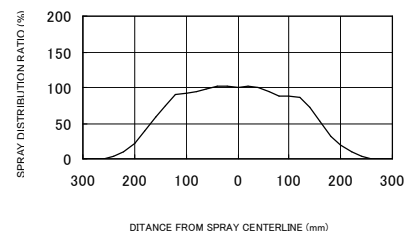

WVVEP series

Standard flat spray

Spray distribution

Nozzle: 1/4MWVVEP90120S303

Spray height: 200mm

Spray pressure: 0.3MPa

Width direction

Thickness direction (at right under nozzle)