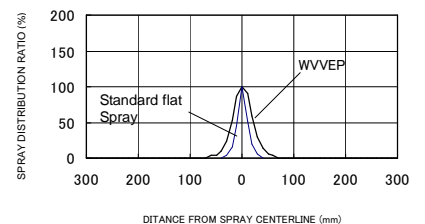

WVVEP series

Standard flat spray

Spray distribution

Nozzle: 1/4MWVVEP90120S303

Spray height: 200mm

Spray pressure: 0.3MPa

Width direction

Thickness direction (at right under nozzle)