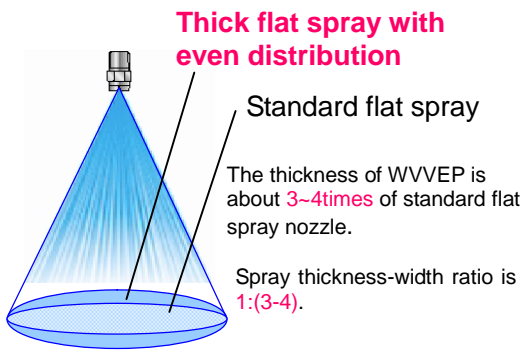

Thick Flat Spray Nozzles with Even Distribution

Hydraulic spray nozzle **WVVEP series**

High cooling effect due to large spray area and high spray impact.

High spray impact!
High cooling effect!

Minimal clogging due to large free passage diameter!

Application for Iron & Steel mill

- Roll cooling
- Plate, Hot strip sheet cooling
- Casted steel cooling

Other application

- Cleaning wide area
- Uniform cleaning
- Water saving

Spray pattern

■ Thickness comparison

WVVEP series

Standard flat spray

Spray distribution

Nozzle: 1/4MWVVEP90120S303

Spray height: 200mm

Spray pressure: 0.3MPa

Width direction